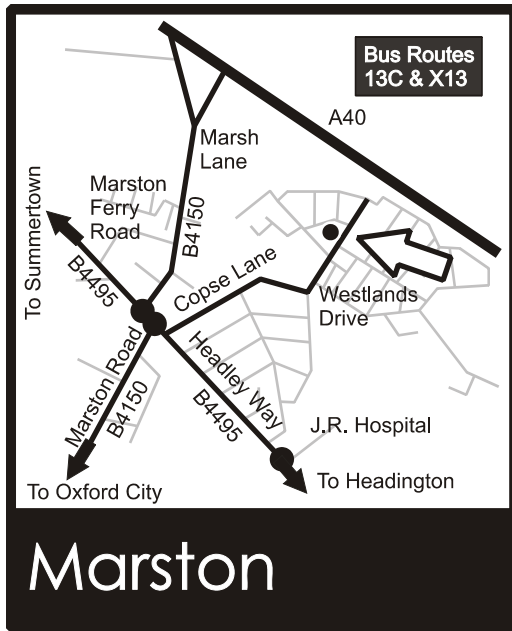

OCVA Furniture Store

Get Paint

OCVA Furniture Recycling project, The Old Community Centre, Westlands Drive, Northway Estate, Oxford, Oxfordshire. OX3 9QY.

Phone: 01865 763698

Web: www.ocva.org.uk

Email: furniture@ocva.org.uk

Open: Monday to Friday
from 9.30am to 12.30pm.

Price: Free or Donation (up to 50p per litre)

The OCVA Furniture Store collects re-useable furniture, electrical appliances and other household items, and then re-distributes them to people on benefits and low incomes. To get items at discounted prices, you will need to take along proof of benefits, tax credit, pension book or student card. The store also sells items at undiscounted prices to members of the public.