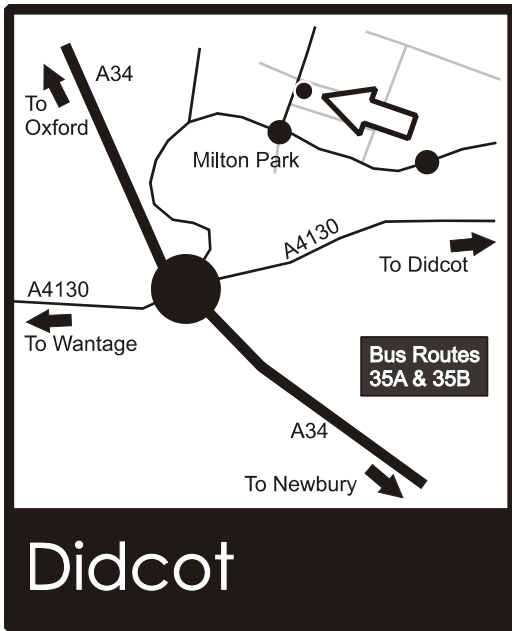

Oxford Wood Recycling

Get Paint

Unit 46a Milton Business Park, Abingdon,
Oxfordshire. OX14 4RU.

Phone: 01235 861228

Web: www.oxfordwoodrecycling.co.uk

Email: info@oxfordwoodrecycling.co.uk

Open: Saturday from 9am to 1pm.

Price: Free or Donation (upto 50p per litre)

Oxfordshire Wood Recycling collect wood from businesses across Oxfordshire for recycling and reuse. In their store you can purchase a wide variety of softwoods/hardwoods.