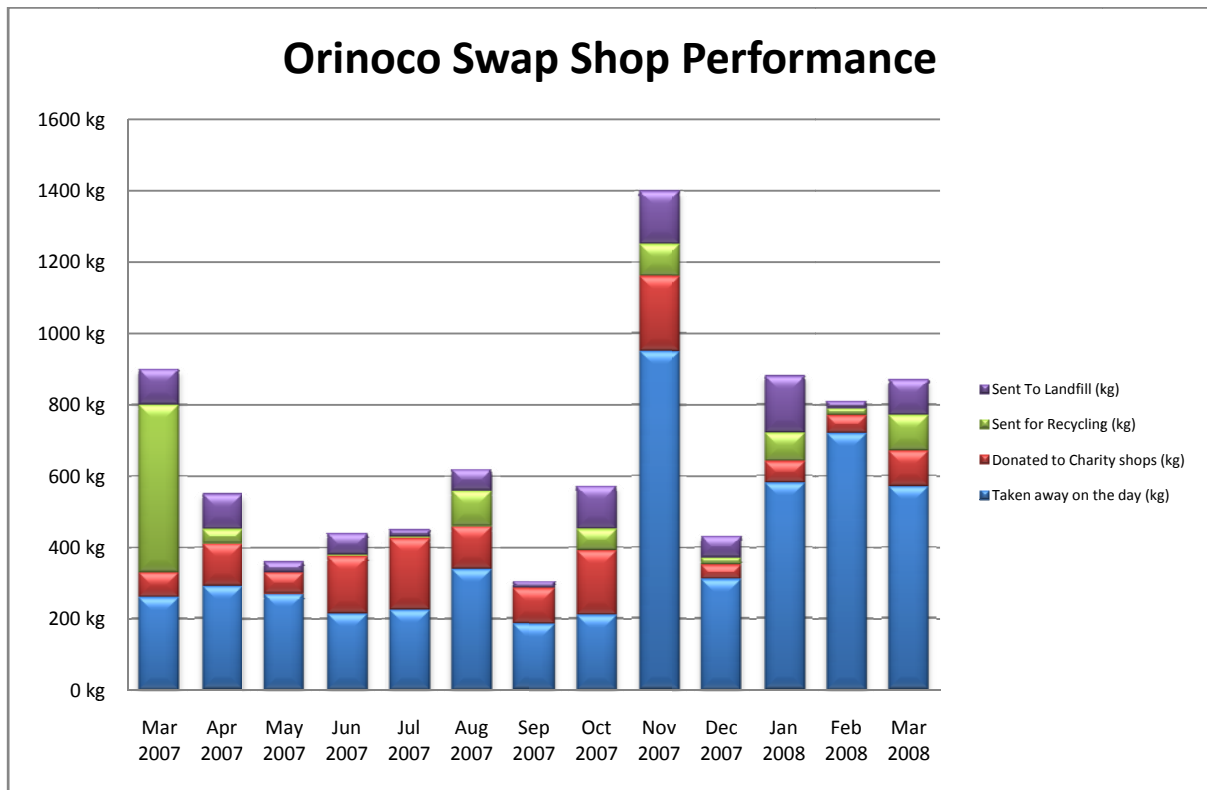

to be legitimate reuse. We are not, however, comfortable with pushy behaviour that borders on bullying.

Recording the weigh of donated stuff was difficult, but we're confident that we took in around 700kg of unwanted goods on the day and had collected 170kg in advance.

At the end of the swap we were left with around 300kg of goods: 100kg were donated on for consumer re-use (charity shops & the OCVA furniture store); 100kg were sent for recycling; 100kg were sent to landfill.

In total the swappers took away 570kg of stuff that would otherwise have been binned. All these lovely items are now enjoying a new lease of life.

The Swap Shoppers spent £90 on food & drink. Together with our regular customers, they also spent £250 in our shop.

The next Swap Shop will be on Saturday April 12th.