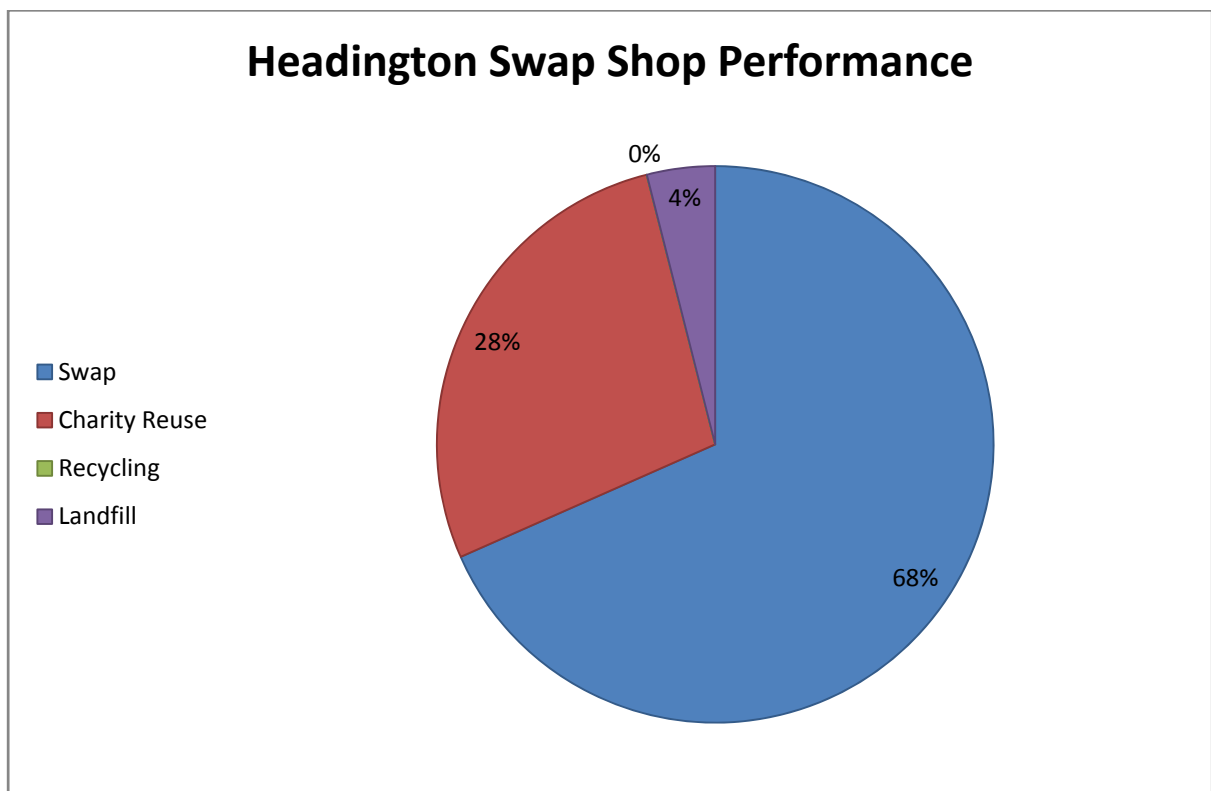

Gladstone Road Swap Shop 16/02/08

The first Gladstone Road Swap Shop was held at the Headington Community Centre on Saturday 16th of February. Orinoco volunteers ran the event in association with the Headington Community Association.

Orinoco supplied 60kg of goods left after the February Swap Shop. On the day, 220kg were brought in (total 280kg). 173kg were taken away on the day, 97kg were donated for charitable sale and 10kg was sent to landfill.

It is planned that the Gladstone Road Swaps will be held monthly on the Third Saturday of the month.