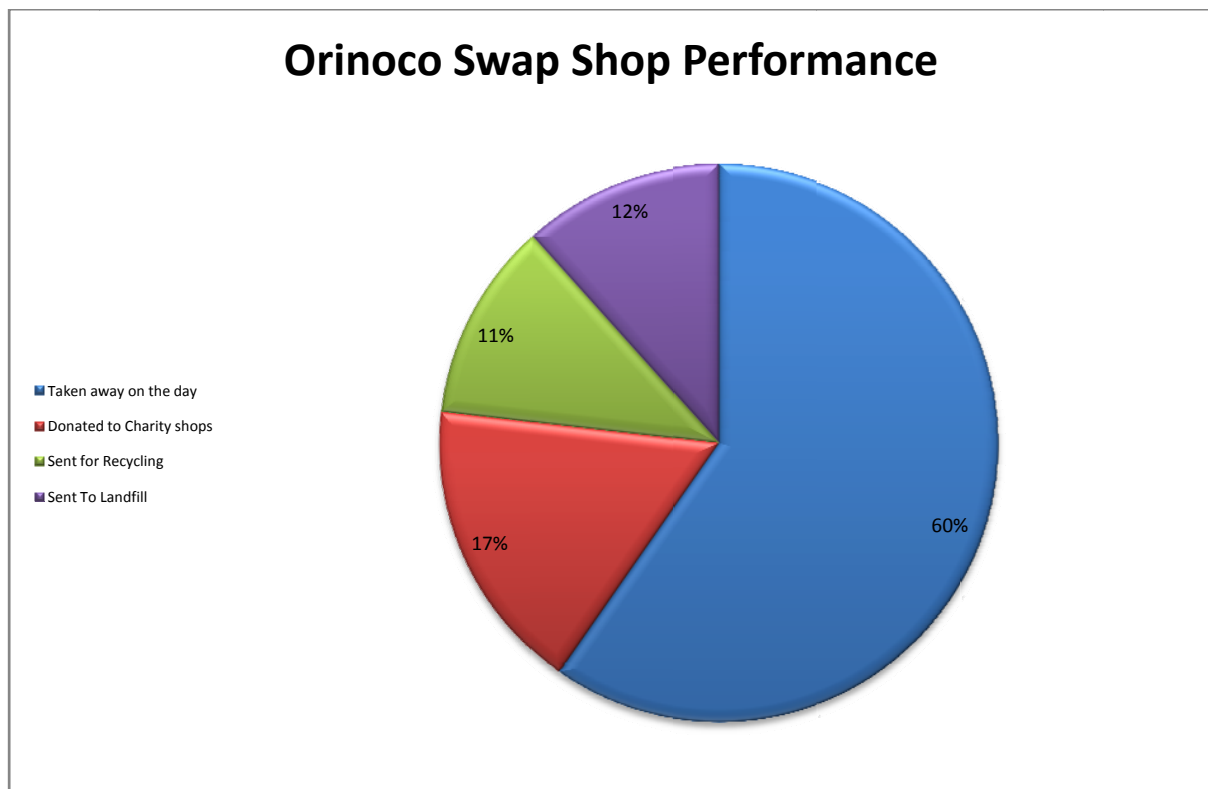

Orinoco Swap Shop 08/03/08

This was our Birthday Swap. We have held a swap on the second Saturday of every month since we first participated in the County-wide swap 2007. Over the last twelve months we have seen over 1700 people pass through our doors. More than 8½ tonnes of stuff has been left and over 5 tonnes of it was taken away by swappers.

We were prepared for our attendance figures and weight of donated goods to be lower this month as we expected some of our regular swappers to be tempted away to other Swaps across the County. Although this was indeed the case, we were still frantically busy for most of the day.

The car park was less full at the start of the swap and the only people queuing to come in when we opened were locals who had walked up. This suggests that the regulars who drive to our swap were exploring the alternative swaps first. Our overall headcount would suggest that these swappers came along later, after the other events had finished. In total we attracted 190 swappers.

The regular nature of the Orinoco swaps has made them popular with traders and car boot sale fans who have developed a number of strategies to grab the best stuff as it comes in. We have already had to implement stricter controls on people hovering around the weigh-in table and now it seems the car park has become the favoured hunting ground with stuff being grabbed and stashed away before it even gets weighed in. A number of our swappers have commented that the behaviour of some of these 'professional' re-users is intimidating and we are considering improving the policing of the car park to ensure that stuff actually makes it inside to the building. We are entirely comfortable with traders using the swap shop to obtain goods that they think may be saleable and consider this